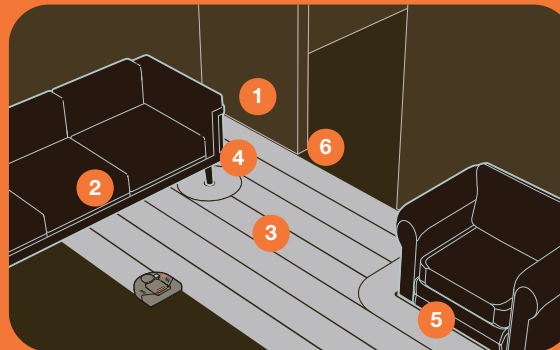

Your Future is Neat™

RPS Technology™

Using RPS Technology™, our unique laser vision and mapping system, your robot will see its surroundings and create a map of everything, including furniture, objects, and doorways.

Then using this map as a guide, your robot will vacuum the room – methodically and thoroughly – carefully avoiding furniture and walls. Working in a methodical pattern, the XV-11 knows its location at all times. When finished in one room, it will move to the next, and then return automatically to the charging base.

You will be assured a completely clean room – every time.

1. The rectangular front design allows vacuuming close to walls and into corners.
2. Low profile allows cleaning under furniture.
3. Always vacuums in straight lines.
4. & 5. Cleans closely around obstacles.
6. Automatic doorway recognition assures that it completely cleans one room before moving onto the next.